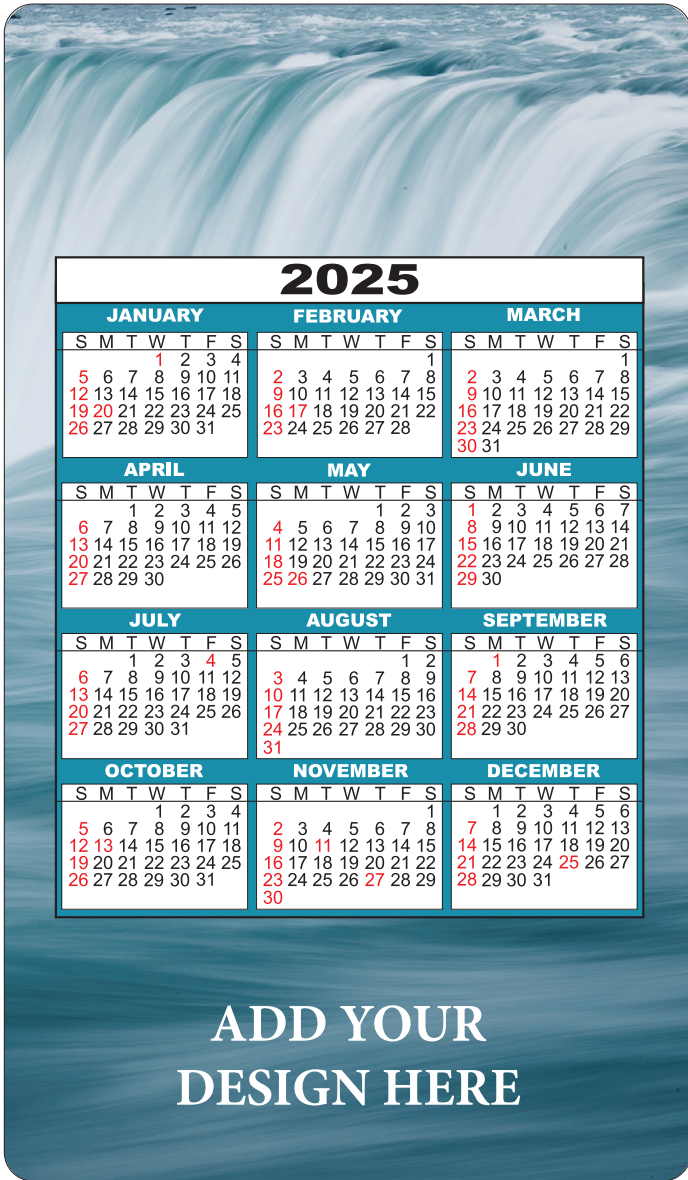

3.5" x 4" - Night Sky

2025 CALENDAR

ADD YOUR DESIGN HERE

3.5" x 4" - Blue Gradient

3.5" x 6" Calendar Templates

Calendar magnets are the promotional item that “sticks” with your customers all year long! Any of the templates below can be customized with your company’s logo & contact information.

3.5" x 6" - Waterfall

3.5" x 6" - Grey

3.5" x 6" Calendar Templates

Calendar magnets are the promotional item that “sticks” with your customers all year long! Any of the templates below can be customized with your company’s logo & contact information.

American Flag

2025

JANUARY	FEBRUARY	MARCH	APRIL
S M T W T F S 5 6 7 8 9 10 11 12 13 14 15 16 17 18 19 20 21 22 23 24 25 26 27 28 29 30 31	S M T W T F S 2 3 4 5 6 7 8 9 10 11 12 13 14 15 16 17 18 19 20 21 22 23 24 25 26 27 28	S M T W T F S 2 3 4 5 6 7 8 9 10 11 12 13 14 15 16 17 18 19 20 21 22 23 24 25 26 27 28 29 30 31	S M T W T F S 1 2 3 4 5 6 7 8 9 10 11 12 13 14 15 16 17 18 19 20 21 22 23 24 25 26 27 28 29 30
MAY	JUNE	JULY	AUGUST
S M T W T F S 4 5 6 7 8 9 10 11 12 13 14 15 16 17 18 19 20 21 22 23 24 25 26 27 28 29 30 31	S M T W T F S 1 2 3 4 5 6 7 8 9 10 11 12 13 14 15 16 17 18 19 20 21 22 23 24 25 26 27 28 29 30	S M T W T F S 1 2 3 4 5 6 7 8 9 10 11 12 13 14 15 16 17 18 19 20 21 22 23 24 25 26 27 28 29 30 31	S M T W T F S 3 4 5 6 7 8 9 10 11 12 13 14 15 16 17 18 19 20 21 22 23 24 25 26 27 28 29 30 31
SEPTEMBER	OCTOBER	NOVEMBER	DECEMBER
S M T W T F S 1 2 3 4 5 6 7 8 9 10 11 12 13 14 15 16 17 18 19 20 21 22 23 24 25 26 27 28 29 30	S M T W T F S 5 6 7 8 9 10 11 12 13 14 15 16 17 18 19 20 21 22 23 24 25 26 27 28 29 30 31	S M T W T F S 2 3 4 5 6 7 8 9 10 11 12 13 14 15 16 17 18 19 20 21 22 23 24 25 26 27 28 29 30	S M T W T F S 1 2 3 4 5 6 7 8 9 10 11 12 13 14 15 16 17 18 19 20 21 22 23 24 25 26 27 28 29 30 31